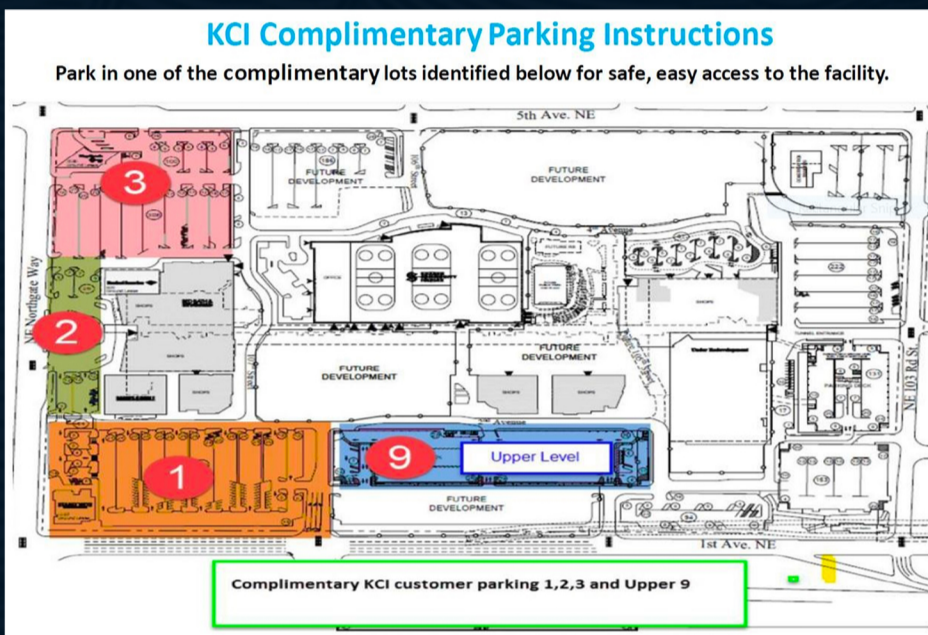

**KRAKEN
COMMUNITY
ICEPLEX**

HOTELS

Courtyard Marriott Northgate

10733 Meridian Avenue North Seattle, WA 98133

Contact Taylor Montanye to book: tmontanye@legacydm.com

COURTYARD[®]
BY MARRIOTT

Official Hotel Partner of Kraken Community Iceplex
140 rooms with shuttles to the Iceplex on tournament weekends

PARKING

Complimentary Parking is available at **lots 1, 2, 3 & 9** across Northgate Station (see map below)

- Scan the QR posted in the parking lot to register your parking
- To park for more than 3-hours, use the code "ILoveHockey2025" in the "Apply Discount" field

Visit here for more info:
www.krakencommunityiceplex.com/venue/about/getting-here/

CAPTAIN'S ROOM TOURNAMENT RENTAL

Book a quick and delicious team lunch between your games,

- Private dining room
- 2 hour window
- 35 person maximum
- \$1,000 minimum (before tax and gratuity)
 - Must be 1 check
- Flexible timing
- Tournament specialty menu
 - Pizza, chicken tenders, house salad, mac & cheese
 - Lemonade, iced tea, water