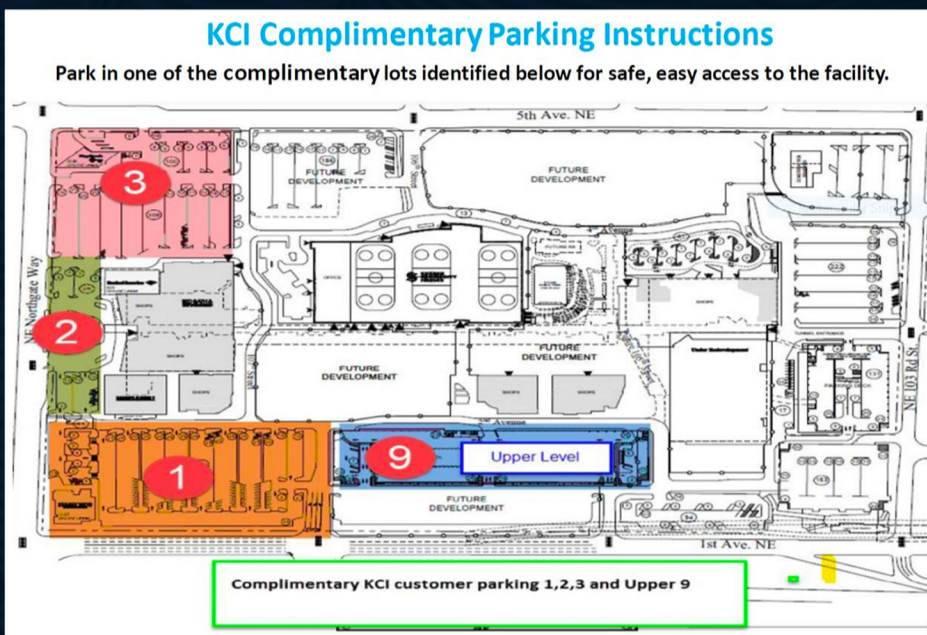

**KRAKEN
COMMUNITY
ICEPLEX**

HOTELS

Courtyard Marriott Northgate

10733 Meridian Avenue North Seattle, WA 98133

Contact Erin Nelson to book: enelson@legacydm.com

COURTYARD[®]
BY MARRIOTT

Official Hotel Partner of Kraken Community Iceplex
140 rooms with shuttles to the Iceplex on tournament weekends

PARKING

Complimentary Parking is available at **lots 1, 2, 3 & 9** across Northgate Station (see map below)

- Scan the QR posted in the parking lot to register your parking
- To park for more than 3-hours, use the code "**KrakenNHL2024**" in the "Apply Discount" field

Visit here for more info:

www.krakencommunityiceplex.com/venue/about/getting-here/

CAPTAIN'S ROOM TOURNAMENT RENTAL

Book a quick and delicious team lunch between your games,

- Private dining room
- 2 hour window
- 35 person maximum
- \$1,000 minimum (before tax and gratuity)
 - Must be 1 check
- Flexible timing
- Tournament specialty menu
 - Pizza, chicken tenders, house salad, mac & cheese
 - Lemonade, iced tea, water